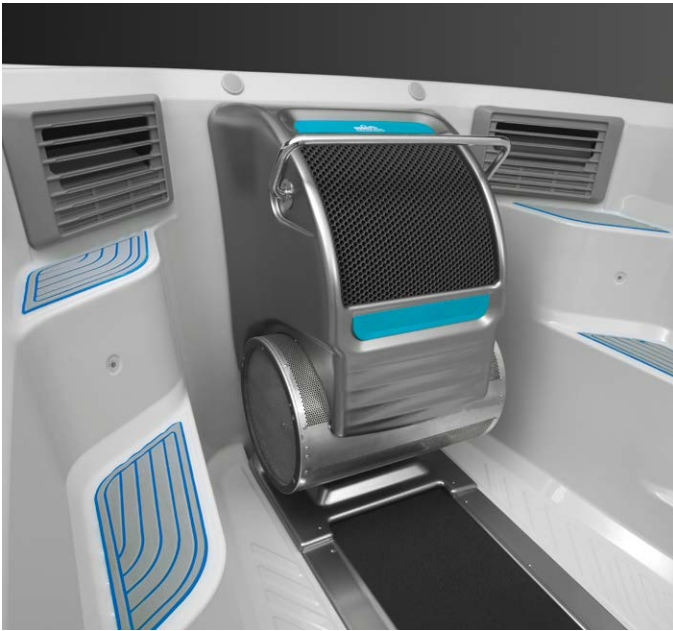

For one-of-a-kind, low-impact exercise that is easy on your joints and muscles, try our optional underwater treadmill. The experience is like no other! Whether you are staying in shape or rehabbing an injury, our fully submerged hydraulic treadmill can be added to our E-series swim spas for a fun and effective way to run, walk and exercise in water.

Explore Three Distinct Swim Spa Collections

TECHNOLOGY AND OPTIONS TO FIT YOUR LIFESTYLE.

With an Endless™ Pools Swim Spa, you can enjoy swimming, water-based workouts, hydromassage, and family fun, all in one beautifully designed package. With nine models to choose from, there is one that is the perfect match for you. Our premium E-Series, with its wide, smooth, Hydrodrive™ current system is a swimmer's dream come true. The popular X-Series provides fitness and fun for active families. Our value-priced R-Series puts Endless Pools quality within reach.

**PREMIUM
E-SERIES**

**POPULAR
X-SERIES**

**VALUE-PACKED
R-SERIES**

E-Series

With Hydrodrive Technology

ELEVATE YOUR EXPECTATIONS.

Endless™ Pools E-Series Swim Spas are the right choice for anyone who is serious about wellness. Swimmers, athletes, weekend warriors, and active families can challenge themselves with the Hydrodrive™ current system and underwater treadmill (optional), or relax and enjoy the warm water and hydrotherapy in any of the E-Series Swim Spas.

X-Series

With SwimCross Technology

UNBELIEVABLE PERFORMANCE. INCREDIBLE VALUE.

The X-Series is a perfect choice for exercise, recreational swimming, and quality family time. Adjust the SwimCross® jetted current to enjoy an invigorating swim or low-impact resistance workout, at your pace! Four jets provide lift and resistance, without the introduction of air, to provide an ideal jetted current experience.