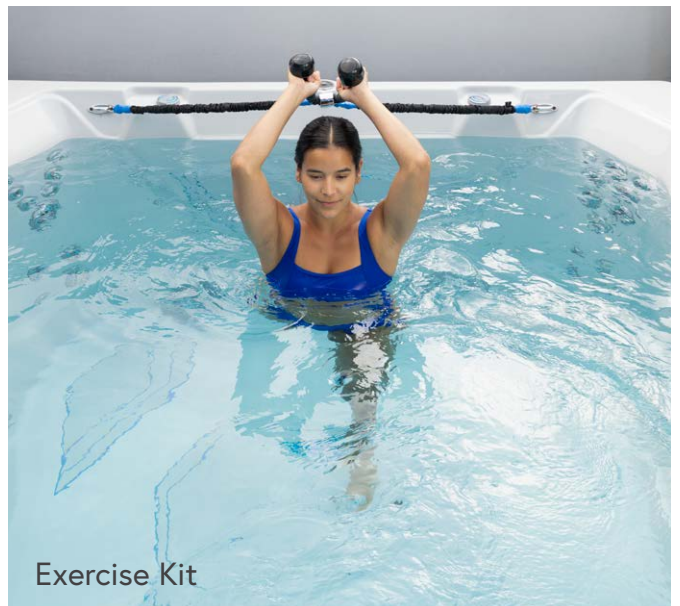

FITNESS ACCESSORIES

Underwater Mirror

Endless™ Pools Fit@Home™ App

Aquabike

Resistance Bands

Exercise Kit

LIFESTYLE ACCESSORIES

Surface Kits

LED Exterior Lighting (X- and R-Series)

WeatherPro™ Cover with
CoverCradle™ Lifter System

Bluetooth® Sound System

4-Tier Step

MAKE IT YOUR OWN!

Elevate your experience with options to power up your workout, perfect your swim technique, provide safety and security, or just have fun and relax.