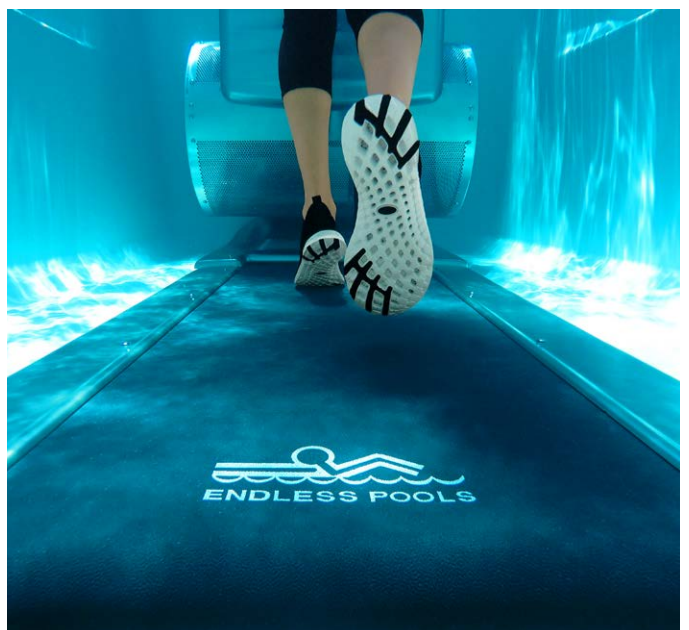

For one-of-a-kind, low-impact exercise that is easy on your joints and muscles, try our optional underwater treadmill. The experience is like no other! Whether you are staying in shape or rehabbing an injury, our fully submerged hydraulic treadmill can be added to our E-series swim spas for a fun and effective way to run, walk and exercise in water.

**PREMIUM
E-SERIES**

**POPULAR
X-SERIES**

**VALUE-PACKED
R-SERIES**

E-Series

With Hydrodrive Technology

ELEVATE YOUR EXPECTATIONS.

Endless™ Pools E-Series Swim Spas are the right choice for anyone who is serious about wellness. Swimmers, athletes, weekend warriors, and active families can challenge themselves with the Hydrodrive™ current system and underwater treadmill (optional), or relax and enjoy the warm water and hydrotherapy in any of the E-Series Swim Spas.

X-Series

With SwimCross Technology

UNBELIEVABLE PERFORMANCE. INCREDIBLE VALUE.

The X-Series is a perfect choice for exercise, recreational swimming, and quality family time. Adjust the SwimCross® jetted current to enjoy an invigorating swim or low-impact resistance workout, at your pace! Four jets provide lift and resistance, without the introduction of air, to provide an ideal jetted current experience.

R-Series

With RecSport® Technology

VERSATILE, AFFORDABLE FAMILY FUN.

This compact, all-in-one swim spa features a jetted current ideal for recreation and exercise. For those who want the quality of Endless™ Pools at an affordable price, each model's layout is thoughtfully designed for family use, providing ample seating and space for maximum fun! Make the smart choice with R-Series — where value meets quality.