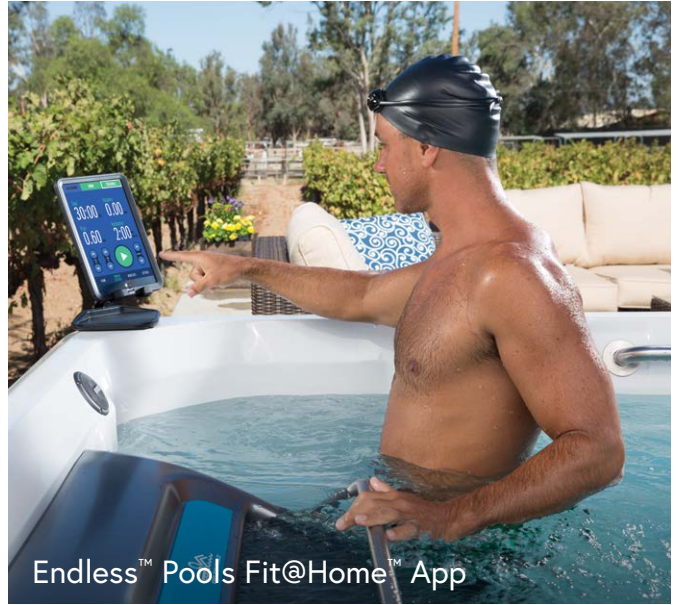

For one-of-a-kind, low-impact exercise that is easy on your joints and muscles, try our optional underwater treadmill. The experience is like no other! Whether you are staying in shape or rehabbing an injury, our fully submerged hydraulic treadmill can be added to our E-series swim spas for a fun and effective way to run, walk and exercise in water.

R-Series

With RecSport® Technology

VERSATILE, AFFORDABLE FAMILY FUN.

This compact, all-in-one swim spa features a jetted current ideal for recreation and exercise. For those who want the quality of Endless™ Pools at an affordable price, each model's layout is thoughtfully designed for family use, providing ample seating and space for maximum fun! Make the smart choice with R-Series — where value meets quality.

FITNESS ACCESSORIES

Underwater Mirror

Endless™ Pools Fit@Home™ App

Aquabike

Resistance Bands

Exercise Kit

LIFESTYLE ACCESSORIES

Surface Kits

LED Exterior Lighting (X- and R-Series)

WeatherPro™ Cover with
CoverCradle™ Lifter System

Bluetooth® Sound System

4-Tier Step

MAKE IT YOUR OWN!

Elevate your experience with options to power up your workout, perfect your swim technique, provide safety and security, or just have fun and relax.