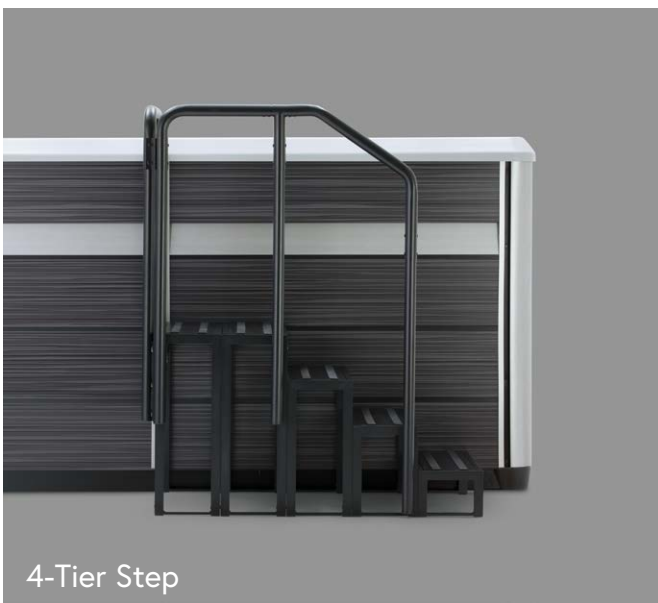

WeatherPro™ Cover with
CoverCradle™ Lifter System

4-Tier Step

MAKE IT YOUR OWN!

Elevate your experience with options to power up your workout, perfect your swim technique, provide safety and security, or just have fun and relax.

View all Swim Spa Accessories at endlesspools.co.uk/products/swim-spas